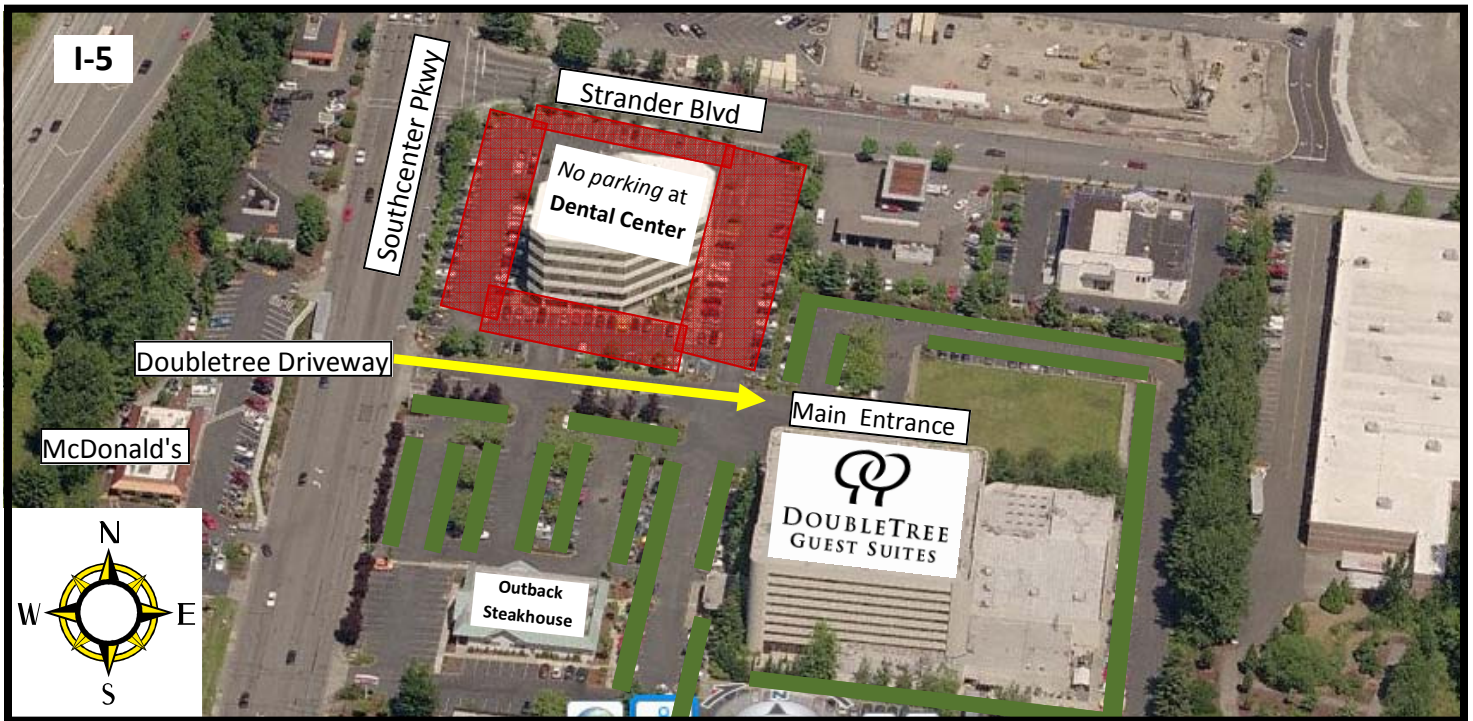

Washington Women's Employment & Education

Driving Directions and Parking Map

WWEE 'Futures Within Reach' Benefit Breakfast

Tuesday, March 23, 2010 7:30 - 8:30 a.m.

**Futures
within
Reach**

Driving Directions

From North on I-5 - Exit on 154B- toward SOUTHCENTER BLVD. & MALL/BURIEN/SEA-TAC AIRPORT. Take the exit toward SOUTHCENTER BLVD. & MALL. Turn LEFT onto SOUTHCENTER BLVD. Turn Right onto 61st AVE S. Turn RIGHT onto SOUTHCENTER PKWY. Drive 0.6 miles hotel is on the left.

From South I-5 - Take 153 Exit (which is Southcenter Blvd. Exit). Go to first Exit ramp, make a right onto Southcenter Parkway. We are located on left side approximately 1/4 mile.

From I-90 - Take I-90 to I-405 South (approx. 15 minutes on 405 South). Take the Southcenter Blvd. Exit. Follow signs to Southcenter Mall. Stay on Southcenter Parkway for approximately 1/2 mile. Doubletree is located on the left side across from McDonald's.

Parking Instructions (See map above)

Doubletree Guest Suites provides **FREE** parking for event guests! Areas on the map shaded in **green** are free parking areas. The **red** shaded areas belong to Bright Now Dental are not for Doubletree event parking. Parking in the Bright Now Dental lot could result in a parking ticket, so please park in the Doubletree lot. When you pull into the parking lot from Southcenter Parkway, park in the lot on the right or park around the perimeter of Doubletree Guest Suites.